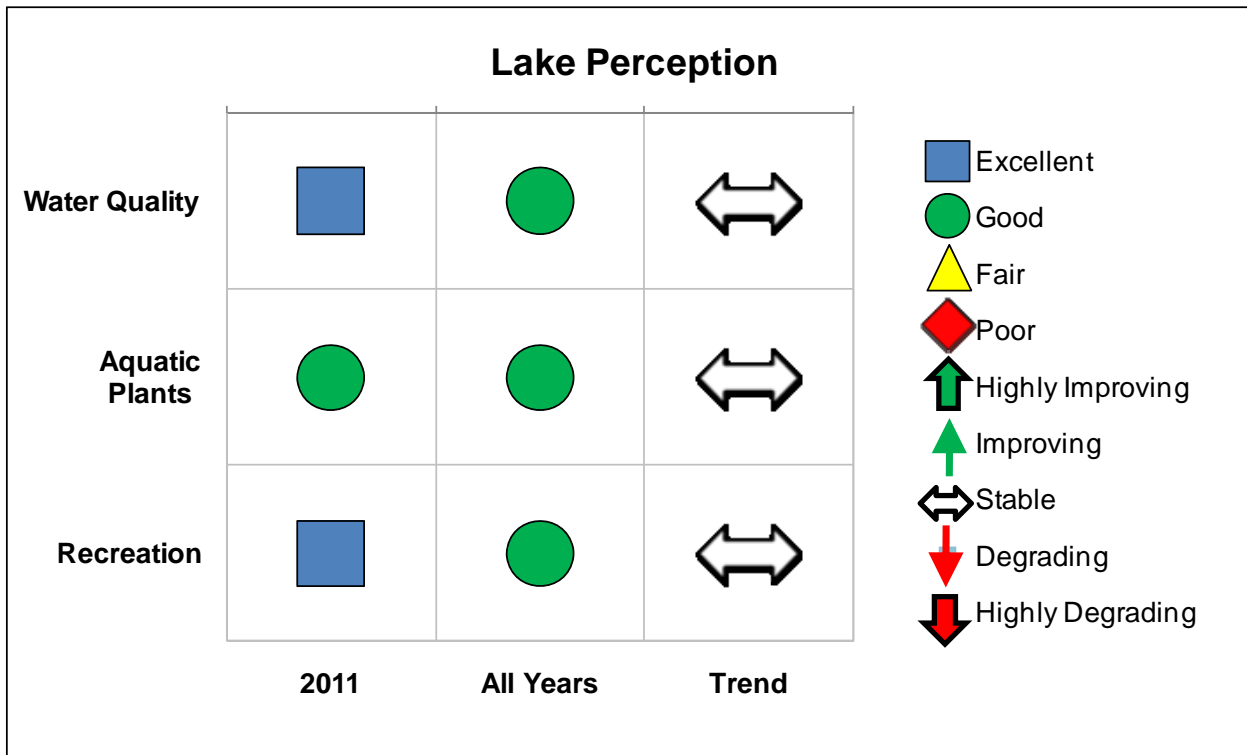

# 2011 Little Long Pond Scorecard

## 2011 Little Long Pond Scorecard

The 2011 CSLAP annual report for Little Long Pond will soon be found at <http://www.dec.ny.gov/lands/77836.html>