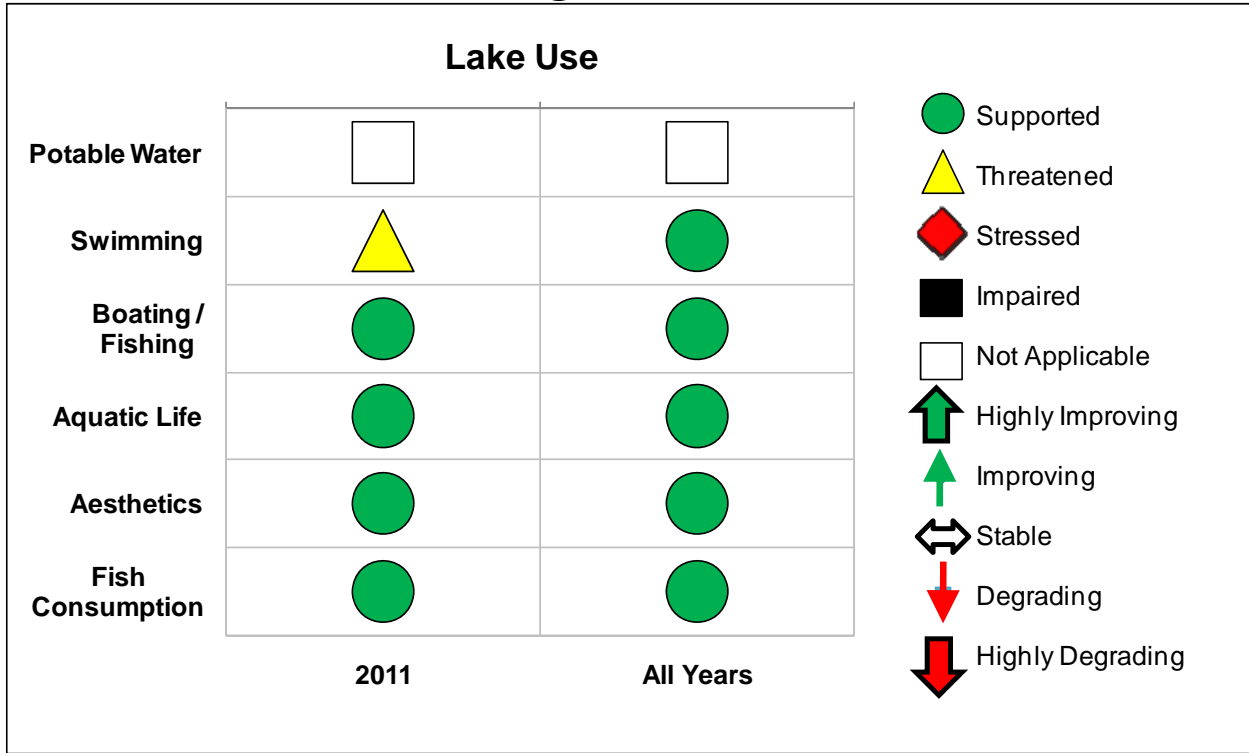

# 2011 Little Long Pond Scorecard