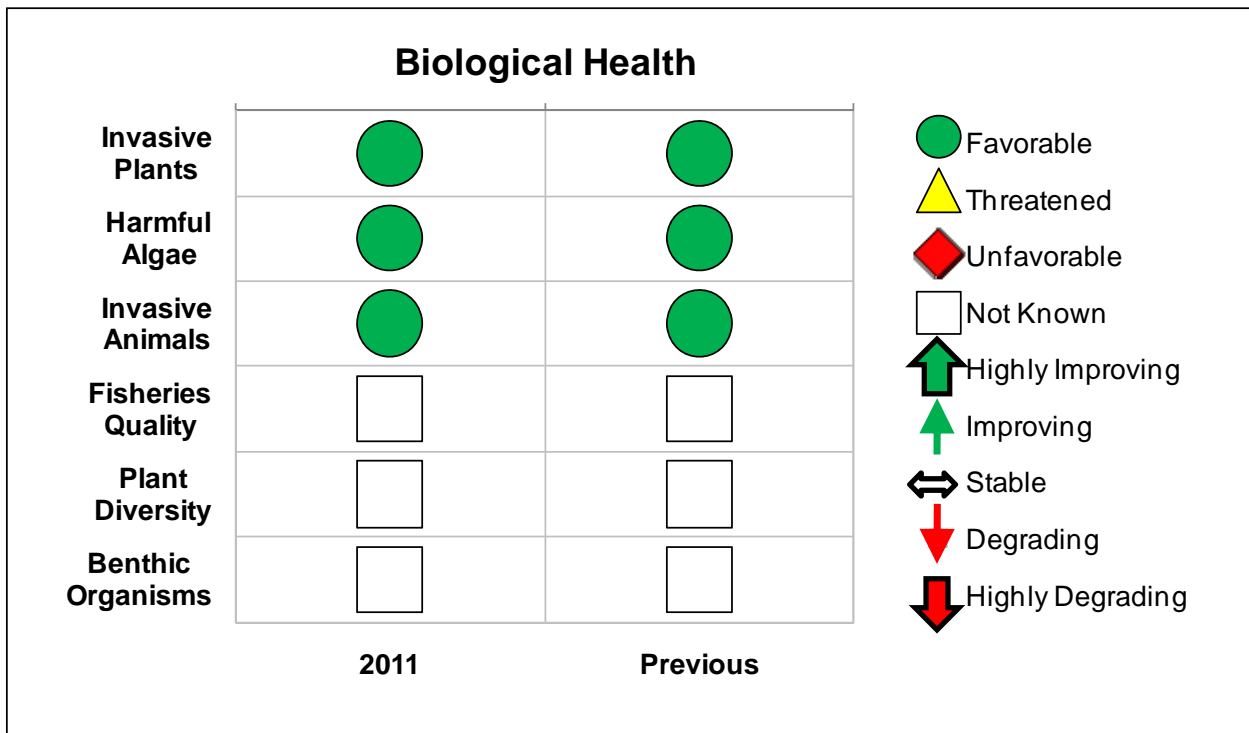

# 2011 Little Long Pond Scorecard