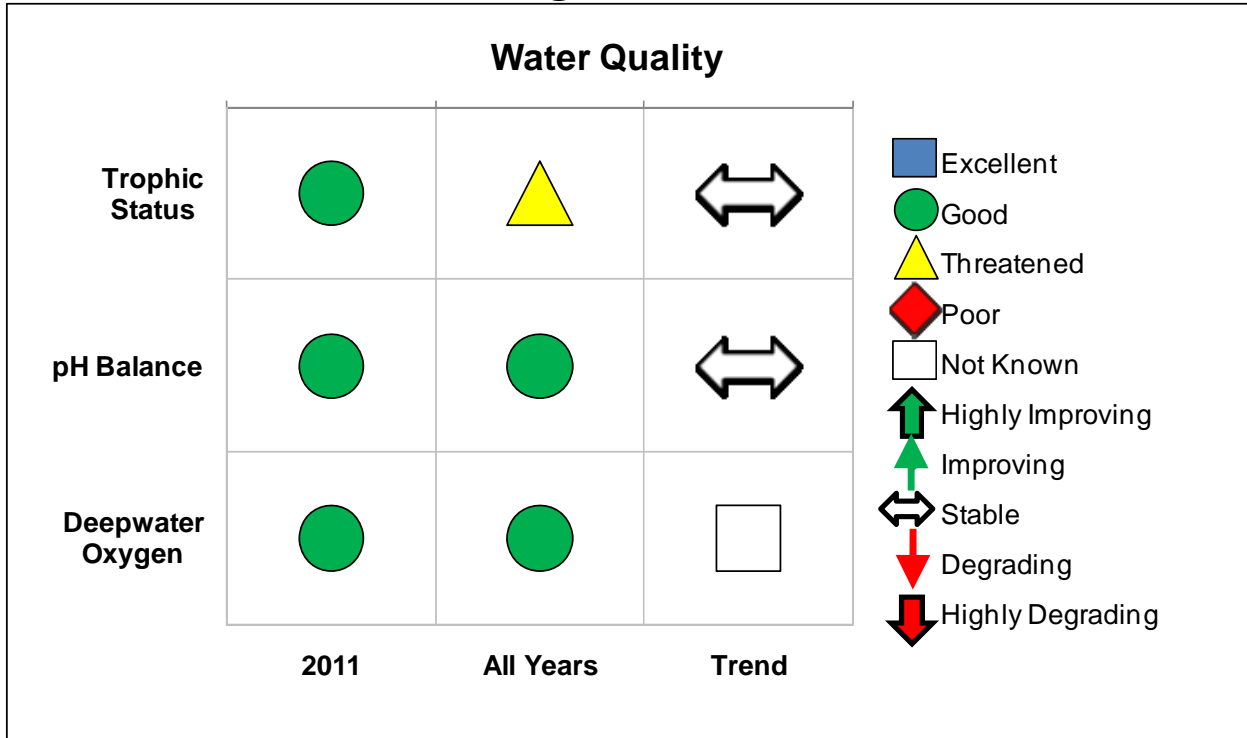

2011 Little Long Pond Scorecard

The 2011 CSLAP annual report for Little Long Pond will soon be found at <http://www.dec.ny.gov/lands/77836.html>